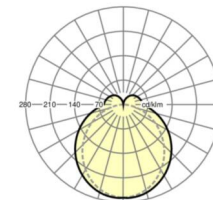

CHARACTERISTICS

Order number	19135006084
EAN number	4020863413720
Commodity code	94051190
Certification mark	IP 20, Protection class I, ENEC10 VDE, F, HACCP DIN10500/Food/IFS-application-related suitability/BRC, Indoor, CE
Impact resistance (IK rating)	IK03 (10°C bis 35°C)
Ambient temperatur	ta 10°C to 35°C
Special properties	Ready for IoT
Warranty period	5 years
State funding programs	BEG - Federal funding for efficient buildings (valid only for Germany)

ELECTRICAL ENGINEERING

Controller	Electronic driver DALI2 (1 pcs.)
System output	42W
Mains voltage	230V/50Hz
Circuit breakers (inrush current)	13 pieces/B10, 21 pieces/B16, 21 pieces/C10, 35 pieces/C16
Energy efficiency class/light source	C

LIGHTING TECHNOLOGY

Placement	LED, Colour rendering/Light colour CRI ≥ 80 / 3000K
Colour tolerance (MacAdam)	3SDCM
Photobiological safety (Luminaire)	RG1
Nominal luminous flux	6531lm
LED service life	50000h L80/B10 (Tq 35°C)
Luminaire luminous efficiency	157lm/W
Beam angle	130° (C0) / 110° (C90)
UGR lat./long.	24.9 / 23.4

MECHANICS

Housing colour	black RAL 9005
Dimensions (LxWxH/DxH)	1531mm x 63mm x 54mm
Weight (net)	2.1kg
Type of installation	Mounting rail system installation, Light structure

Dimensions

L	1531 mm	Length
B	63 mm	Width
H	54 mm	Height

DEEP-LINK

<https://www.regiolux.de/en/article/19135006084>